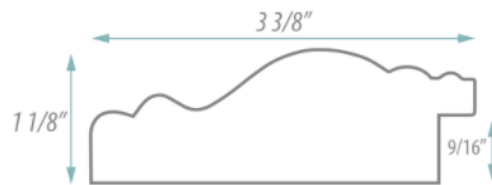

#### FEATURES:

- ONE 21X36" HIGH RESOLUTION SILVER PLATE GLASS MIRROR SIZE W/ DECORATIVE FRAME.
- "WALL HUGGER" HANGER FOR MOUNTING INCLUDED.
- STANDARD MOUNTING STYLE IS VERTICAL. FOR HORIZONTAL, PLEASE SPECIFY WHEN ORDERING.
- PACKED IN FOUR WALL (FOLDED DOUBLE WALL) CORRUGATION.
- STYLE: CLASSIC
- COLOR: CHERRY/MAHOGANY
- FINISH: WOOD TONE

#### MIRROR FINISHES:

- FLAT POLISHED EDGE
- BEVELED EDGE

**OVERALL SIZE DIMENSION: 27 3/4" WIDE X 42 3/4" HIGH X 1 1/8" DEEP**